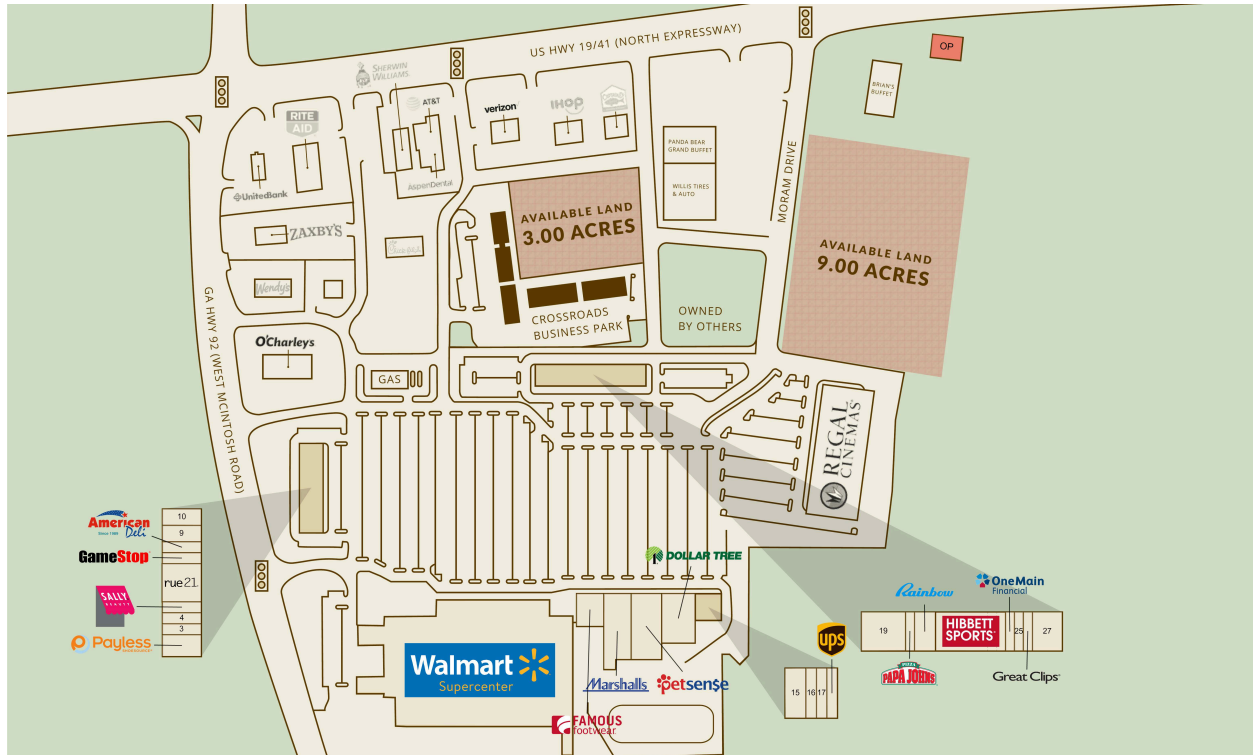

Griffin Crossroads

OP AVAILABLE	4,005 SF	14 Dollar Tree	9,600 SF
2 Payless	2,800 SF	15 American Pie Pizza	3,200 SF
3 The Party Store	1,400 SF	16 Just Chillin' Frozen Yogurt Bar	1,600 SF
4 China Express	1,400 SF	17 PG Wireless	1,600 SF
5 Sally Beauty Supply	1,400 SF	18 The UPS Store	1,600 SF
6 rue21	4,900 SF	19 El Charro Mexican Restaurant	5,250 SF
7 GameStop	1,400 SF	20 Papa John's	1,500 SF
8 American Deli	1,400 SF	21 Rainbow	3,000 SF
9 Hik's Fashion	2,100 SF	23 Hibbett Sports	9,000 SF
10 Check Max of GA	2,100 SF	24 OneMain Financial	1,500 SF
11 Famous Footwear	10,000 SF	25 Judy's Nail Salon	1,500 SF
12 Marshalls	24,500 SF	26 Great Clips	1,500 SF
13 Petsense	10,500 SF	27 Wiseguys Wings	3,750 SF